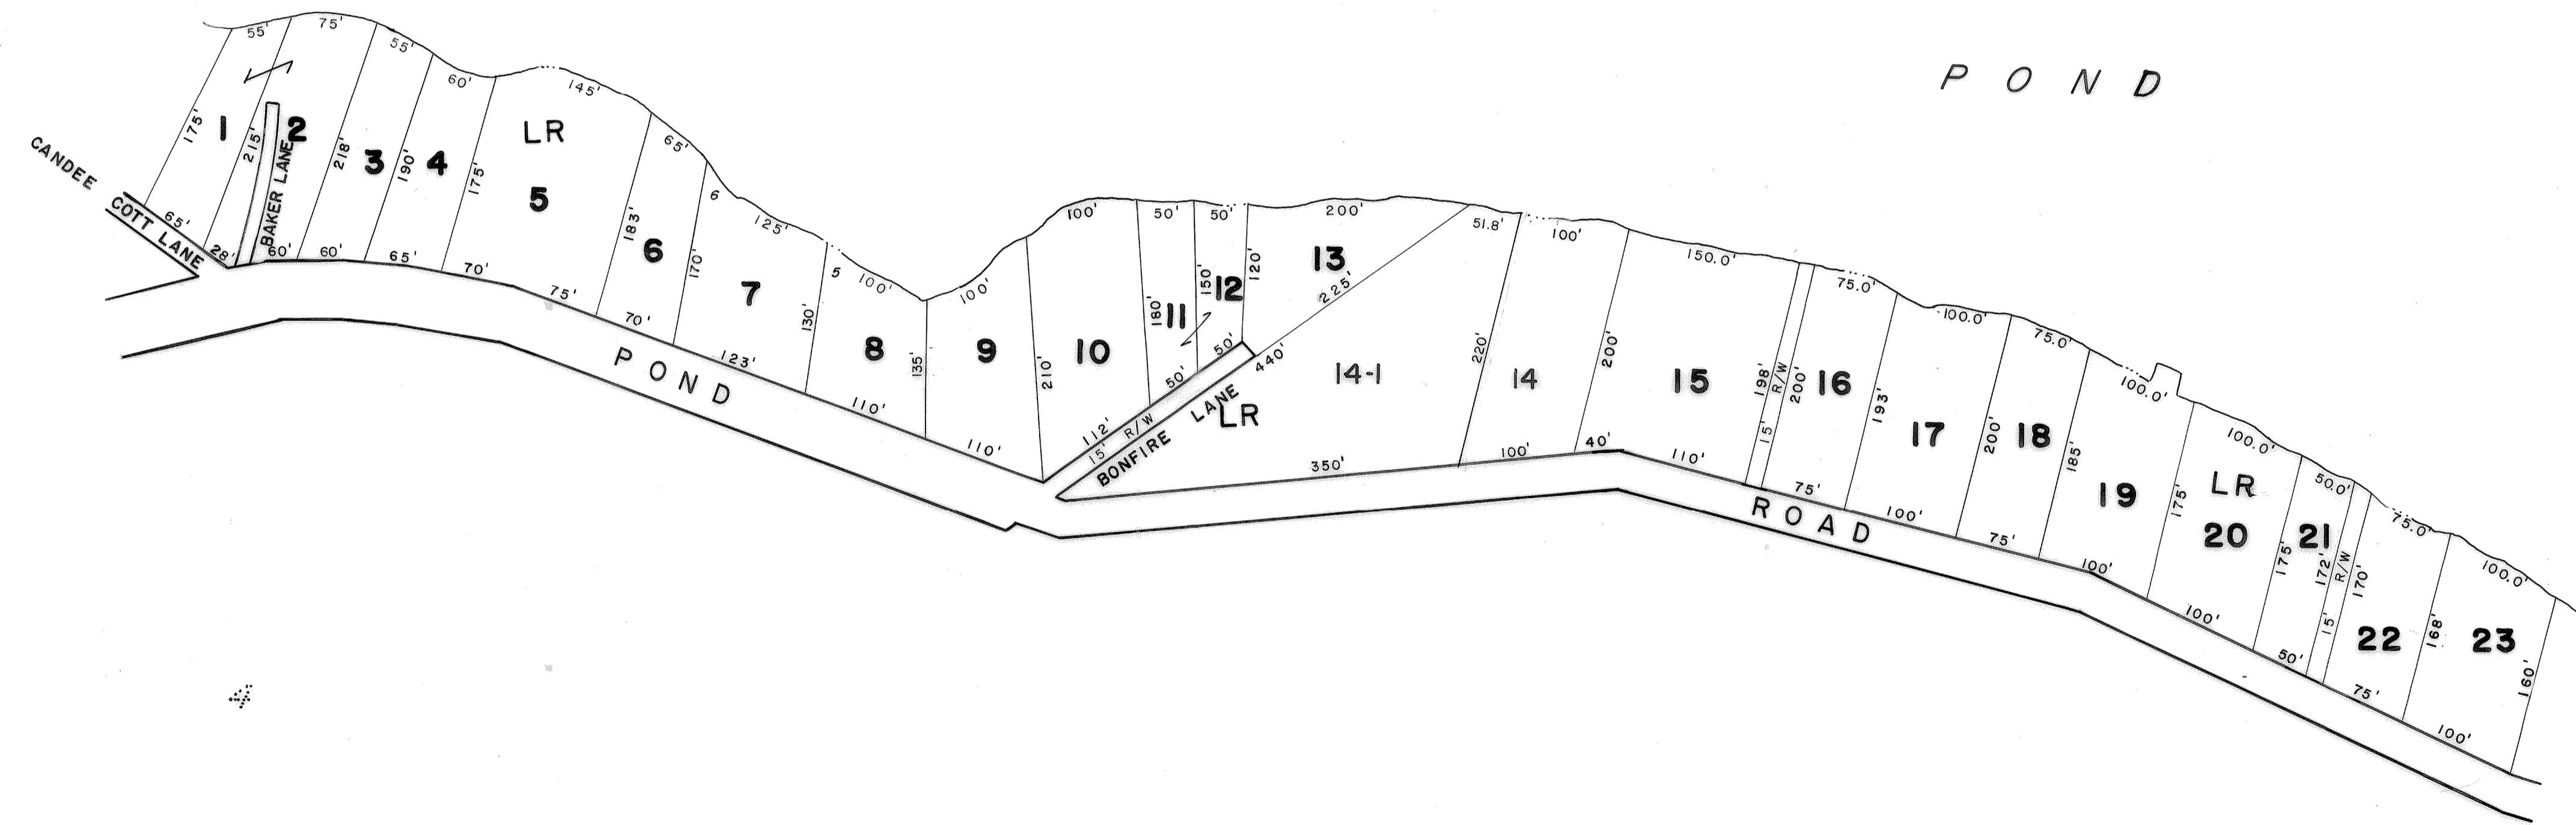

N O R T H

13

P O N D

P O N D

R O A D

14

— LEGEND —

- PARCEL NUMBERS 3
- ADJACENT MAPS 4
- MATCH LINE 5

NOTE: For Assessment Purposes
Not to be used for Conveyances

PROPERTY MAP
TOWN OF MERCER
 SOMERSET COUNTY, MAINE

SLF, INC. SKOWHEGAN, MAINE
 SCALE 1 INCH = 100 ± FEET